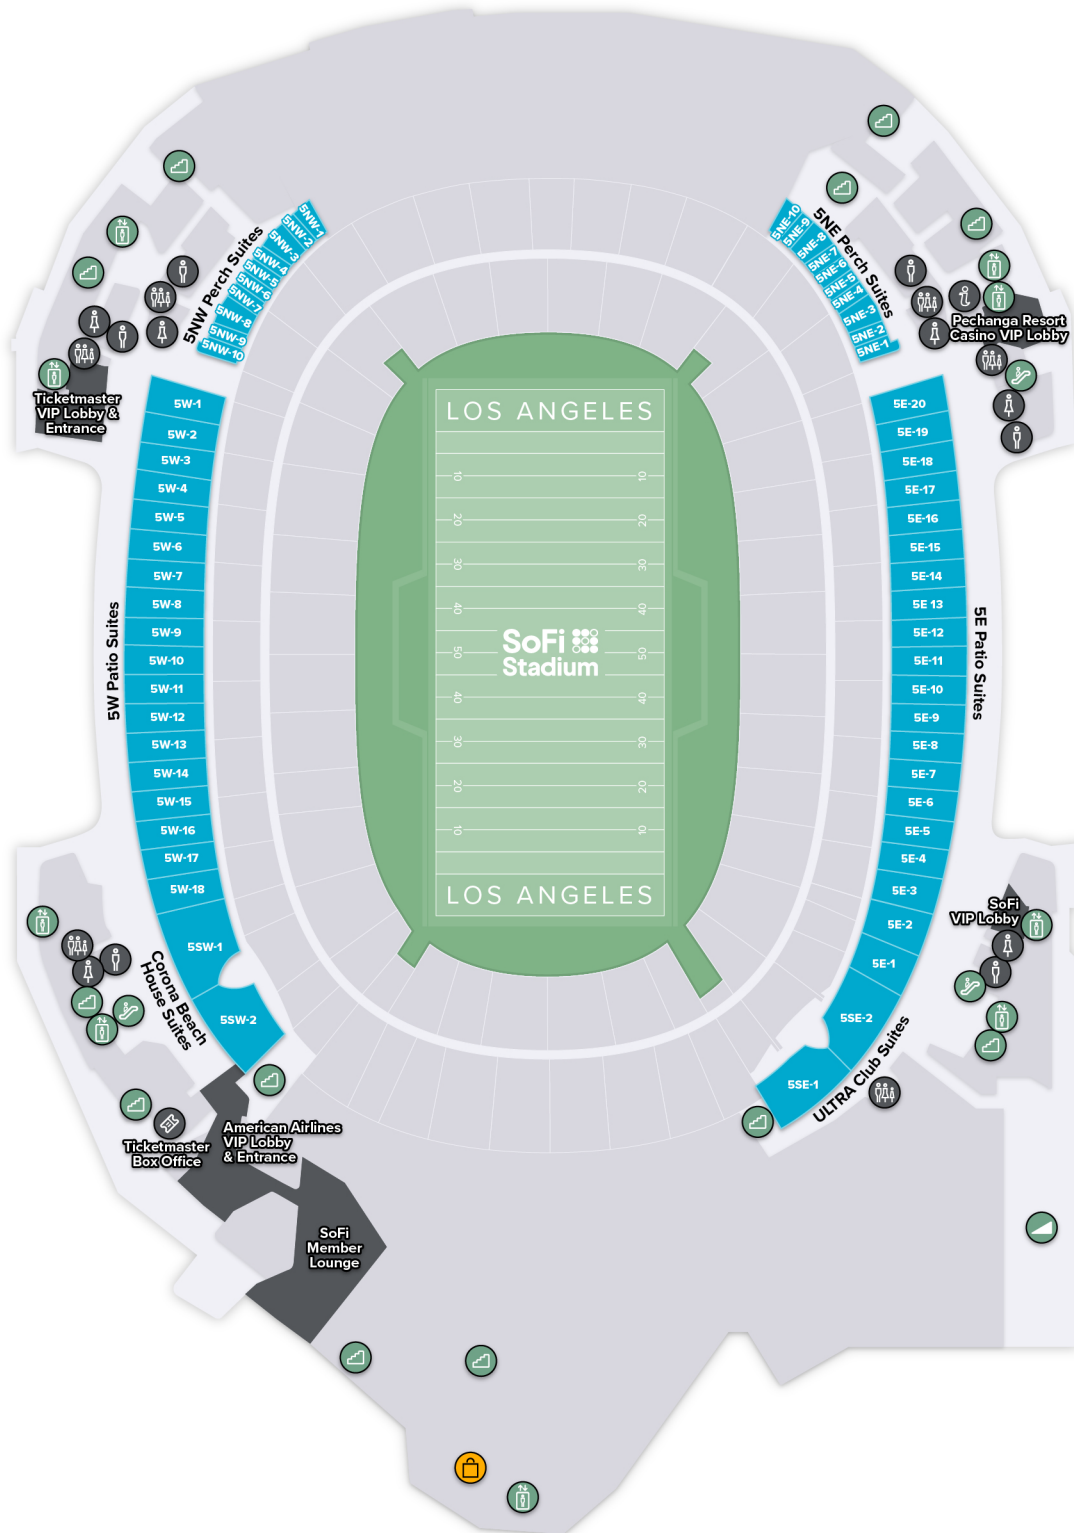

FOOD & DRINK

- CONCESSIONS
- BARS
- BEER

- SNACKS
- FROZEN SNACKS
- FROZEN DRINKS

RETAIL

- TEAM STORE

SoFi Stadium

LEVEL 5 (Corona Beach House Suites, Patio Suites, Perch Suites, ULTRA Club Suites)

GUEST SERVICES