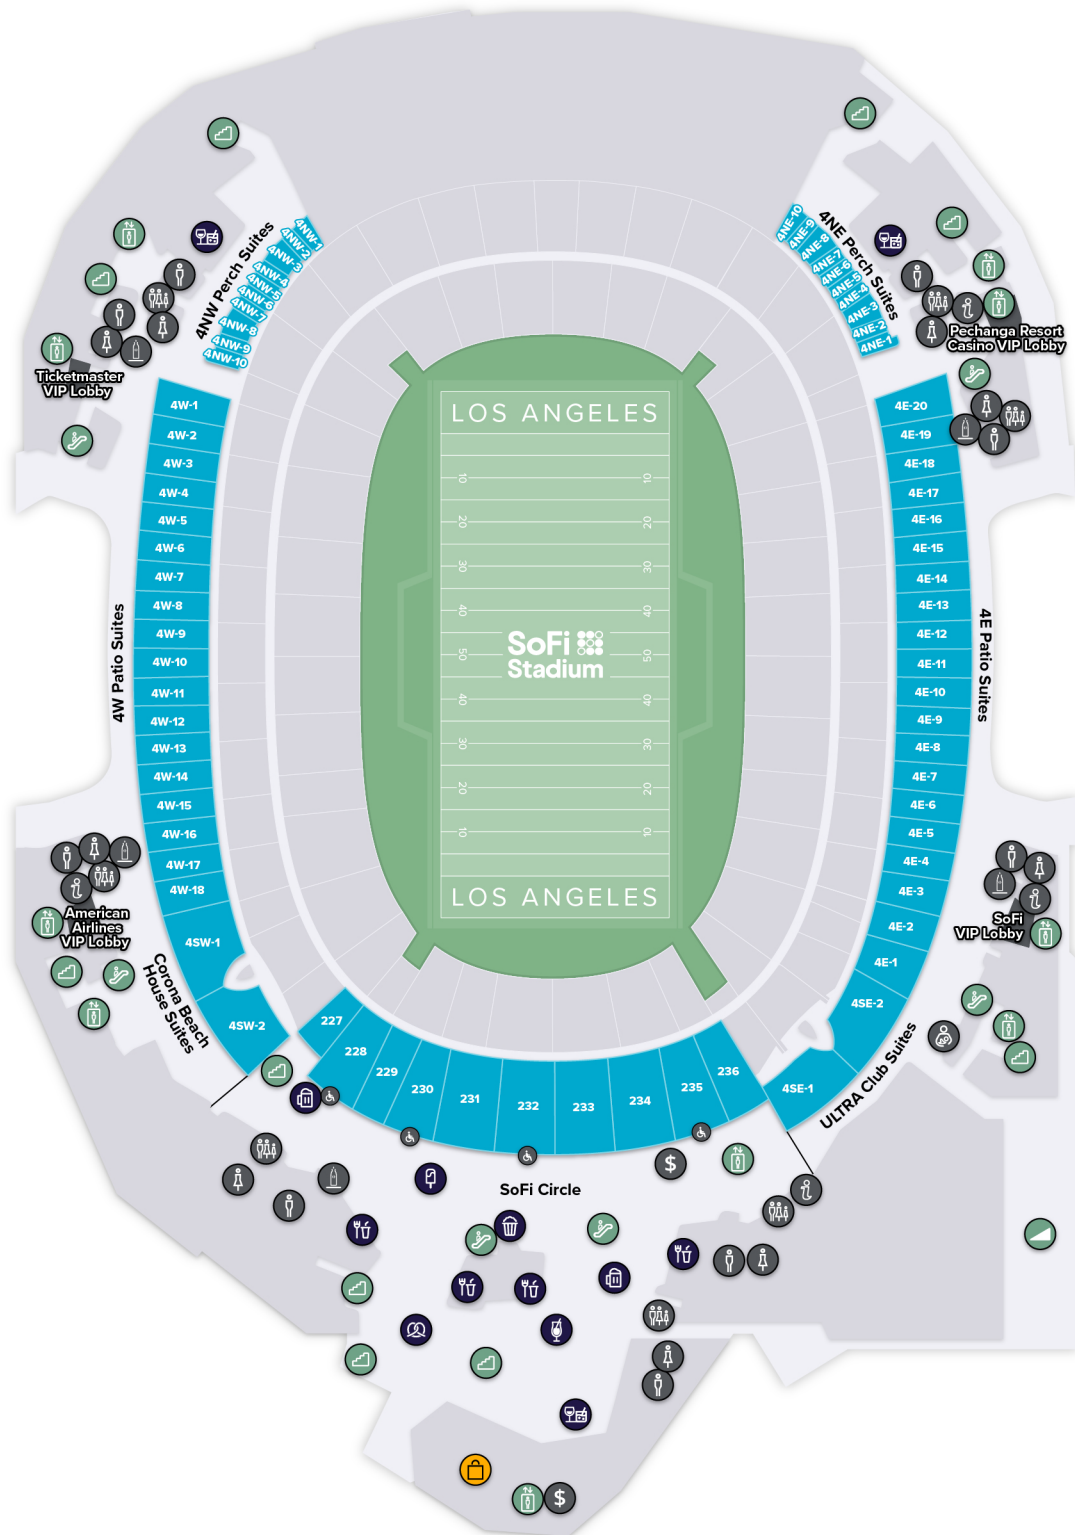

SoFi Stadium

LEVEL 4 (Corona Beach House Suites, Patio Suites, Perch Suites, Reserved Seats 200, ULTRA Club Suites)

GUEST SERVICES

- INFORMATION
- FIRST AID
- ADA SEATING
- MAMAVA LACTATION SUITES
- ATM
- HYDRATION STATION
- MEN'S RESTROOM
- WOMEN'S RESTROOM
- FAMILY RESTROOM

VERTICAL TRANSPORT

- ELEVATOR
- ESCALATOR
- STAIRS
- RAMP

FOOD & DRINK

- CONCESSIONS
- BARS
- BEER

- SNACKS
- FROZEN SNACKS
- FROZEN DRINKS

RETAIL

- TEAM STORE