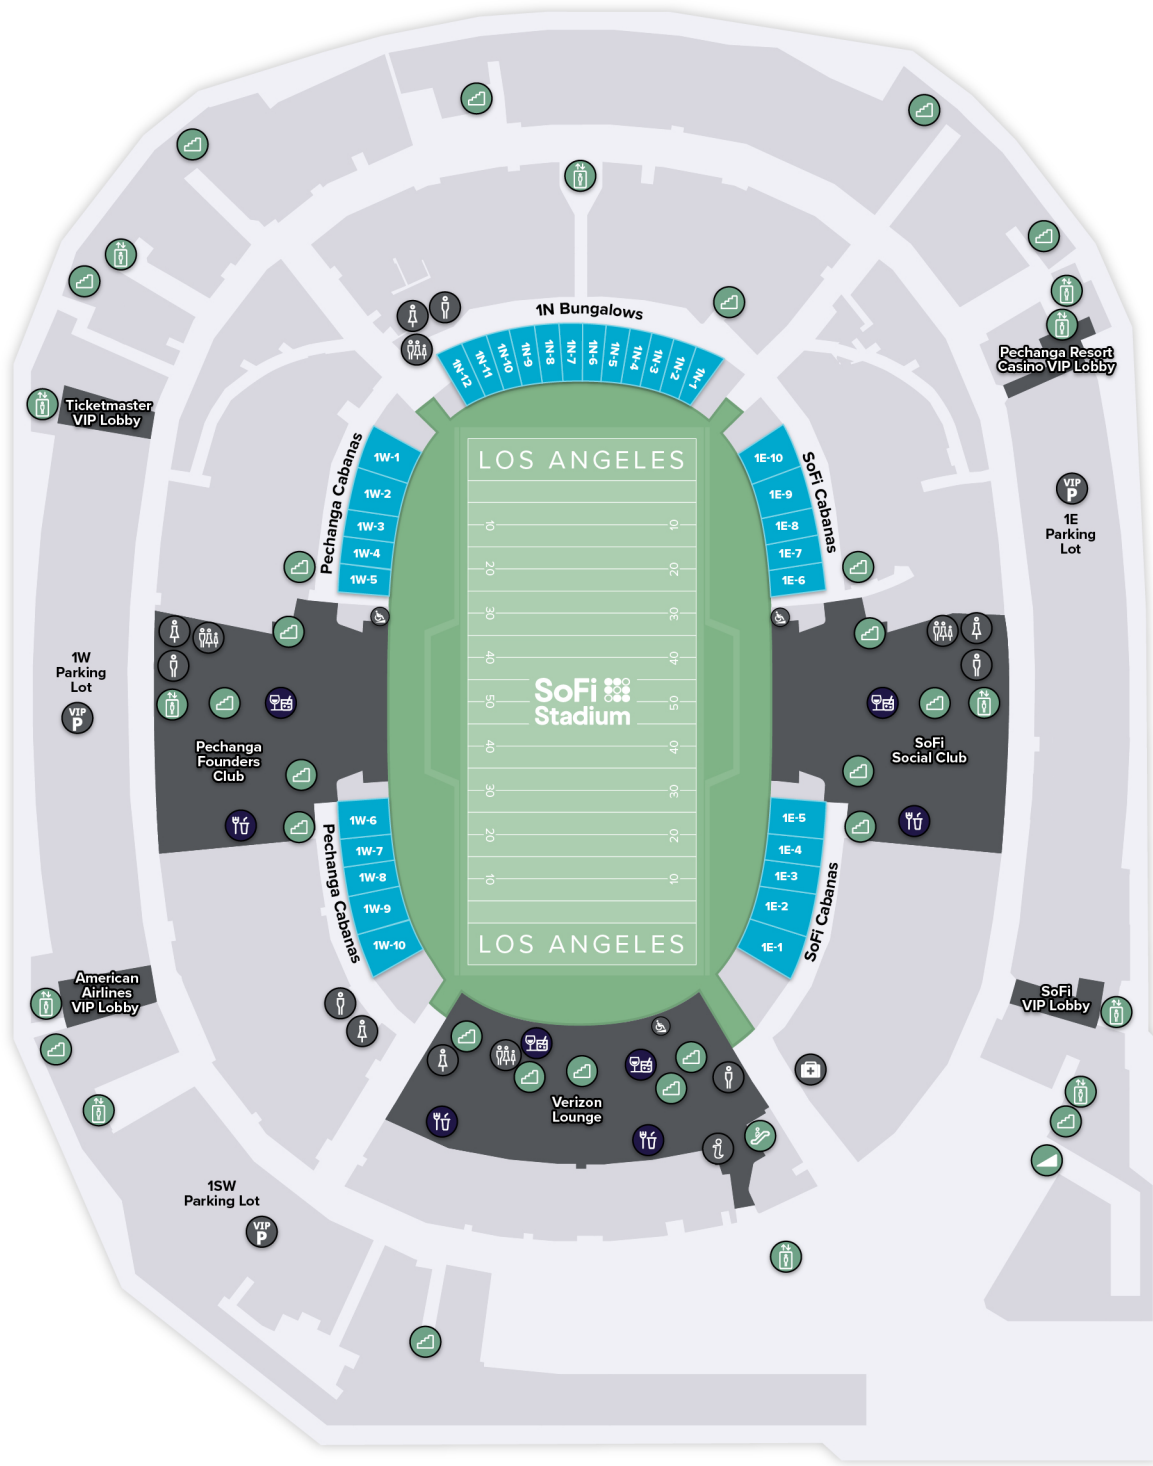

SoFi Stadium

LEVEL 1 (Bungalows, Pechanga Cabanas, SoFi Cabanas)

GUEST SERVICES

- INFORMATION
- FIRST AID
- WHEELCHAIR LIFT
- VIP PARKING

- MEN'S RESTROOM
- WOMEN'S RESTROOM
- FAMILY RESTROOM

VERTICAL TRANSPORT

VERTICAL TRANSPORT

- ELEVATOR
- ESCALATOR
- STAIRS
- RAMP

FOOD & DRINK

- CONCESSIONS
- BARS
- CHAMPAGNE BAR
- THE HILT WINES
- WHISKY BAR
- TEQUILA BAR

RETAIL

- TEAM STORE

SoFi Stadium

LEVEL 3 (Club Seats 200, Premier & Reserved Seats 200)