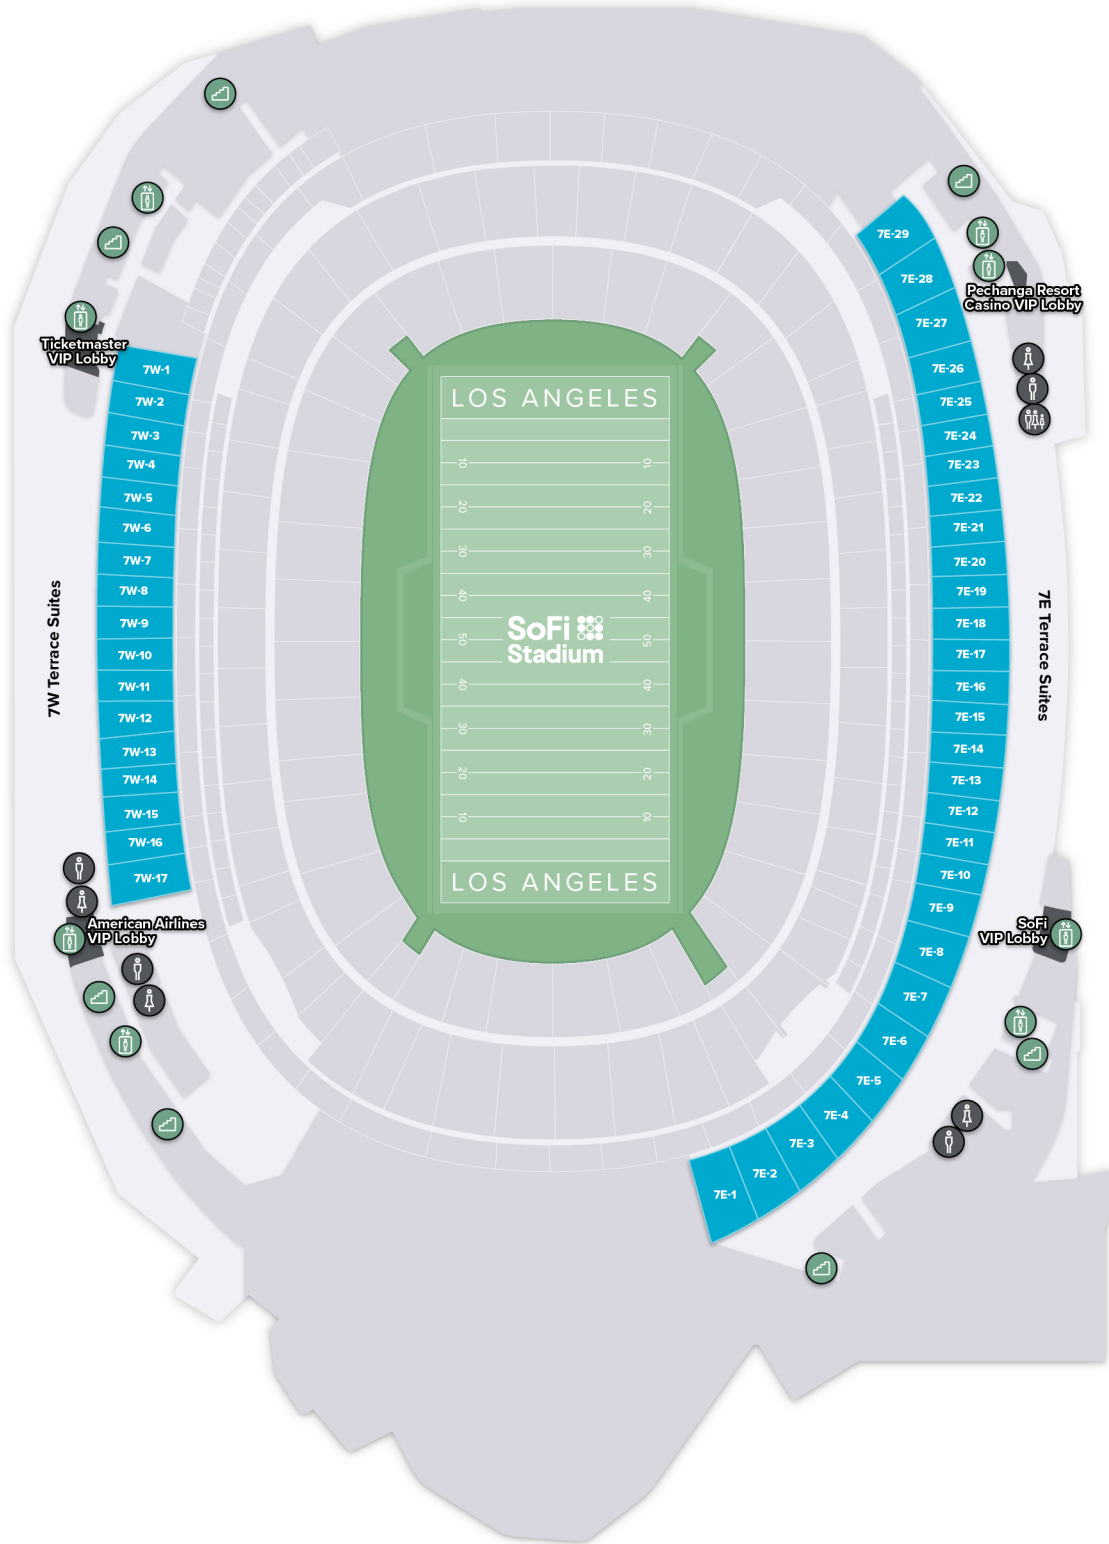

- ELEVATOR
- ESCALATOR
- STAIRS
- RAMP

FOOD & DRINK

- CONCESSIONS
- BARS
- BEER
- SNACKS
- FROZEN SNACKS
- FROZEN DRINKS

RETAIL

- TEAM STORE

SoFi Stadium

LEVEL 7 (Terrace Suites)

GUEST SERVICES