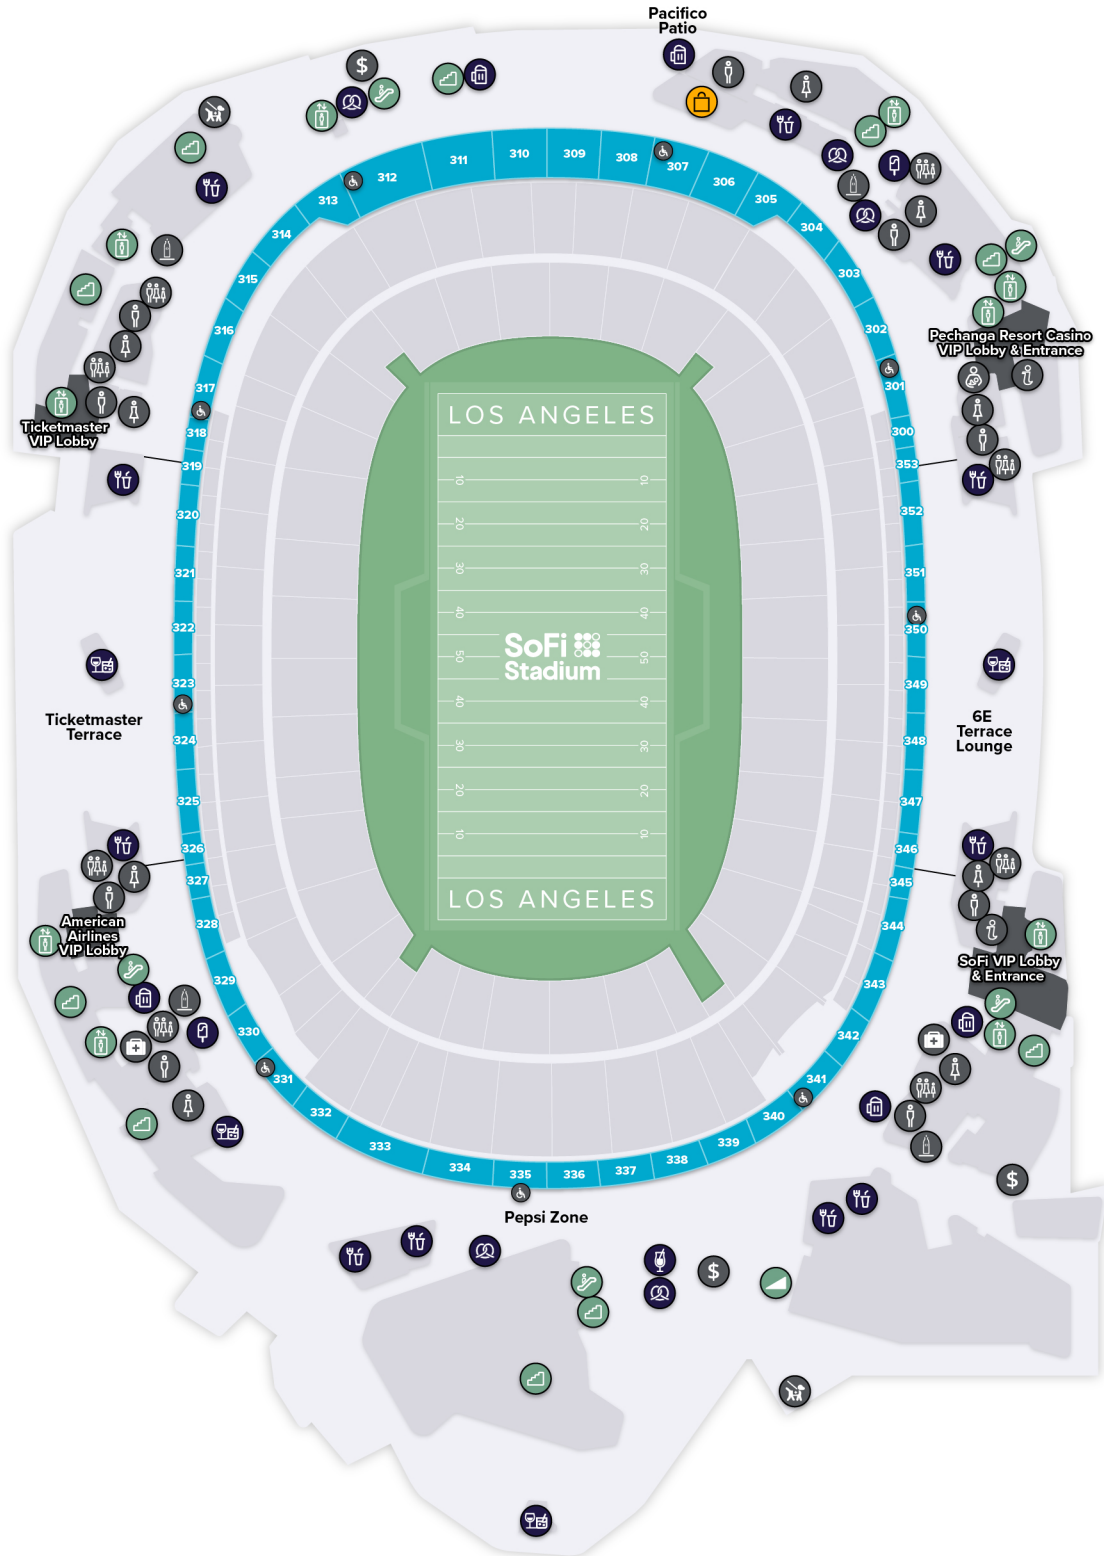

SoFi Stadium

LEVEL 6 (Premier & Reserved Seats 300)

GUEST SERVICES

- INFORMATION
- MAMAVA LACTATION SUITES
- MEN'S RESTROOM
- BOX OFFICE
- ATM
- WOMEN'S RESTROOM
- FIRST AID
- HYDRATION STATION
- FAMILY RESTROOM
- ADA SEATING
- SERVICE ANIMAL RELIEF AREA

VERTICAL TRANSPORT

- ELEVATOR
- ESCALATOR
- STAIRS
- RAMP

FOOD & DRINK

- CONCESSIONS
- BARS
- BEER
- SNACKS
- FROZEN SNACKS
- FROZEN DRINKS

RETAIL

- TEAM STORE