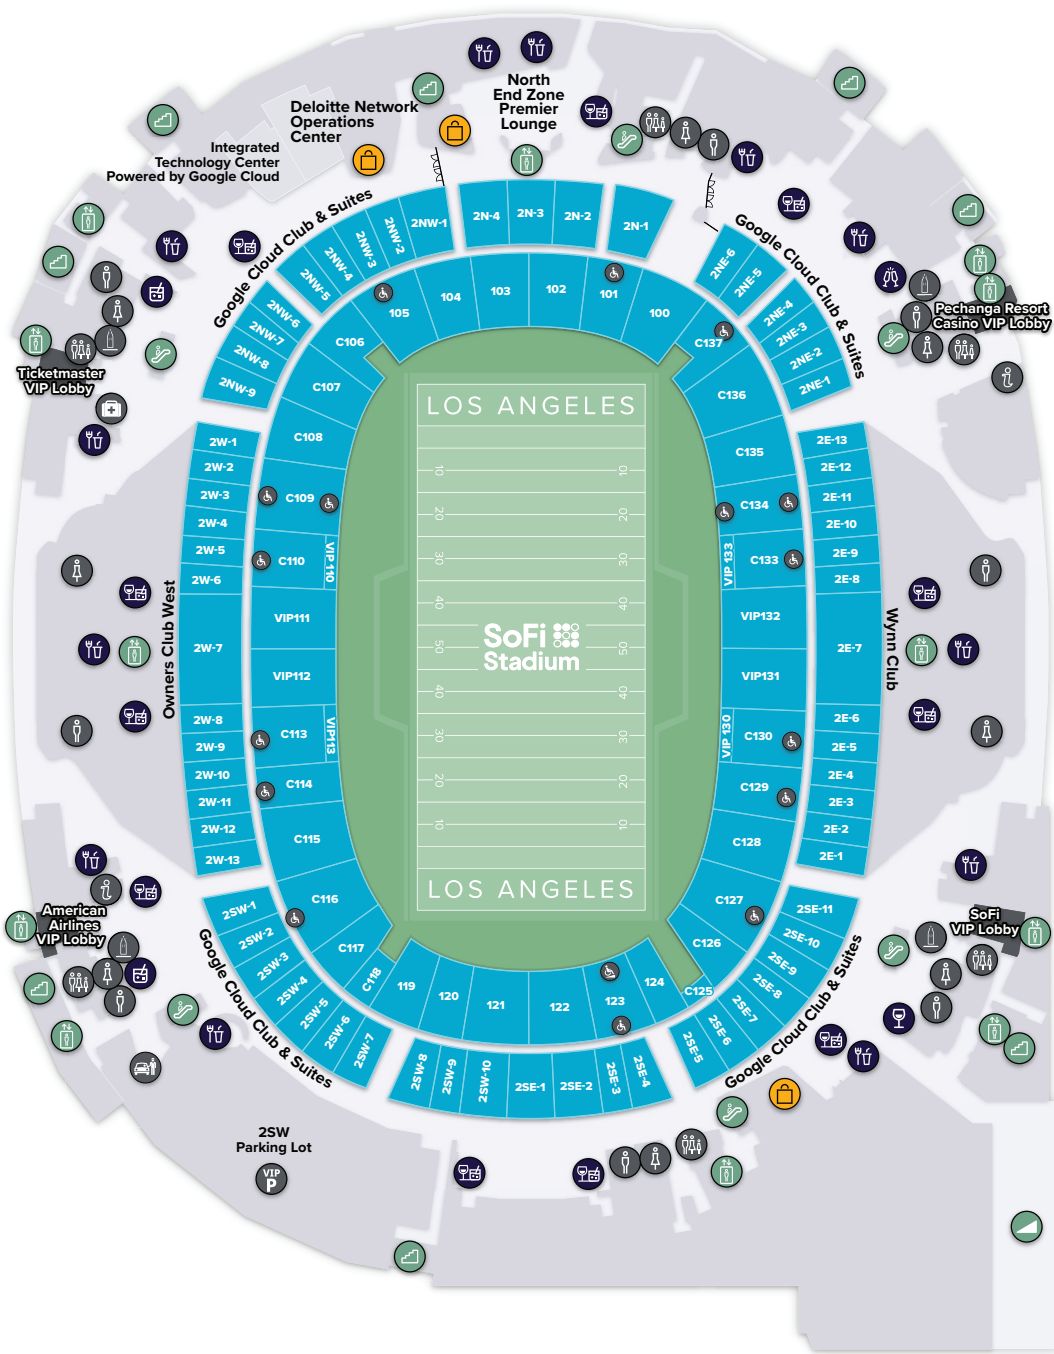

- ELEVATOR
- ESCALATOR
- STAIRS
- RAMP

FOOD & DRINK

- CONCESSIONS
- BARS

SoFi Stadium

LEVEL 2 (Google Cloud Club & Suites, Owners Suites, Premier Seats 100)

GUEST SERVICES

- INFORMATION
- WHEELCHAIR LIFT
- MEN'S RESTROOM
- FIRST AID
- VIP PARKING
- WOMEN'S RESTROOM
- ADA SEATING
- HYDRATION STATION
- FAMILY RESTROOM

VERTICAL TRANSPORT

- ELEVATOR
- ESCALATOR
- STAIRS
- RAMP

FOOD & DRINK

- CONCESSIONS
- BARS
- CHAMPAGNE BAR
- THE HILT WINES
- WHISKY BAR
- TEQUILA BAR

RETAIL

- TEAM STORE

SoFi Stadium

LEVEL 3 (Club Seats 200, Premier & Reserved Seats 200)