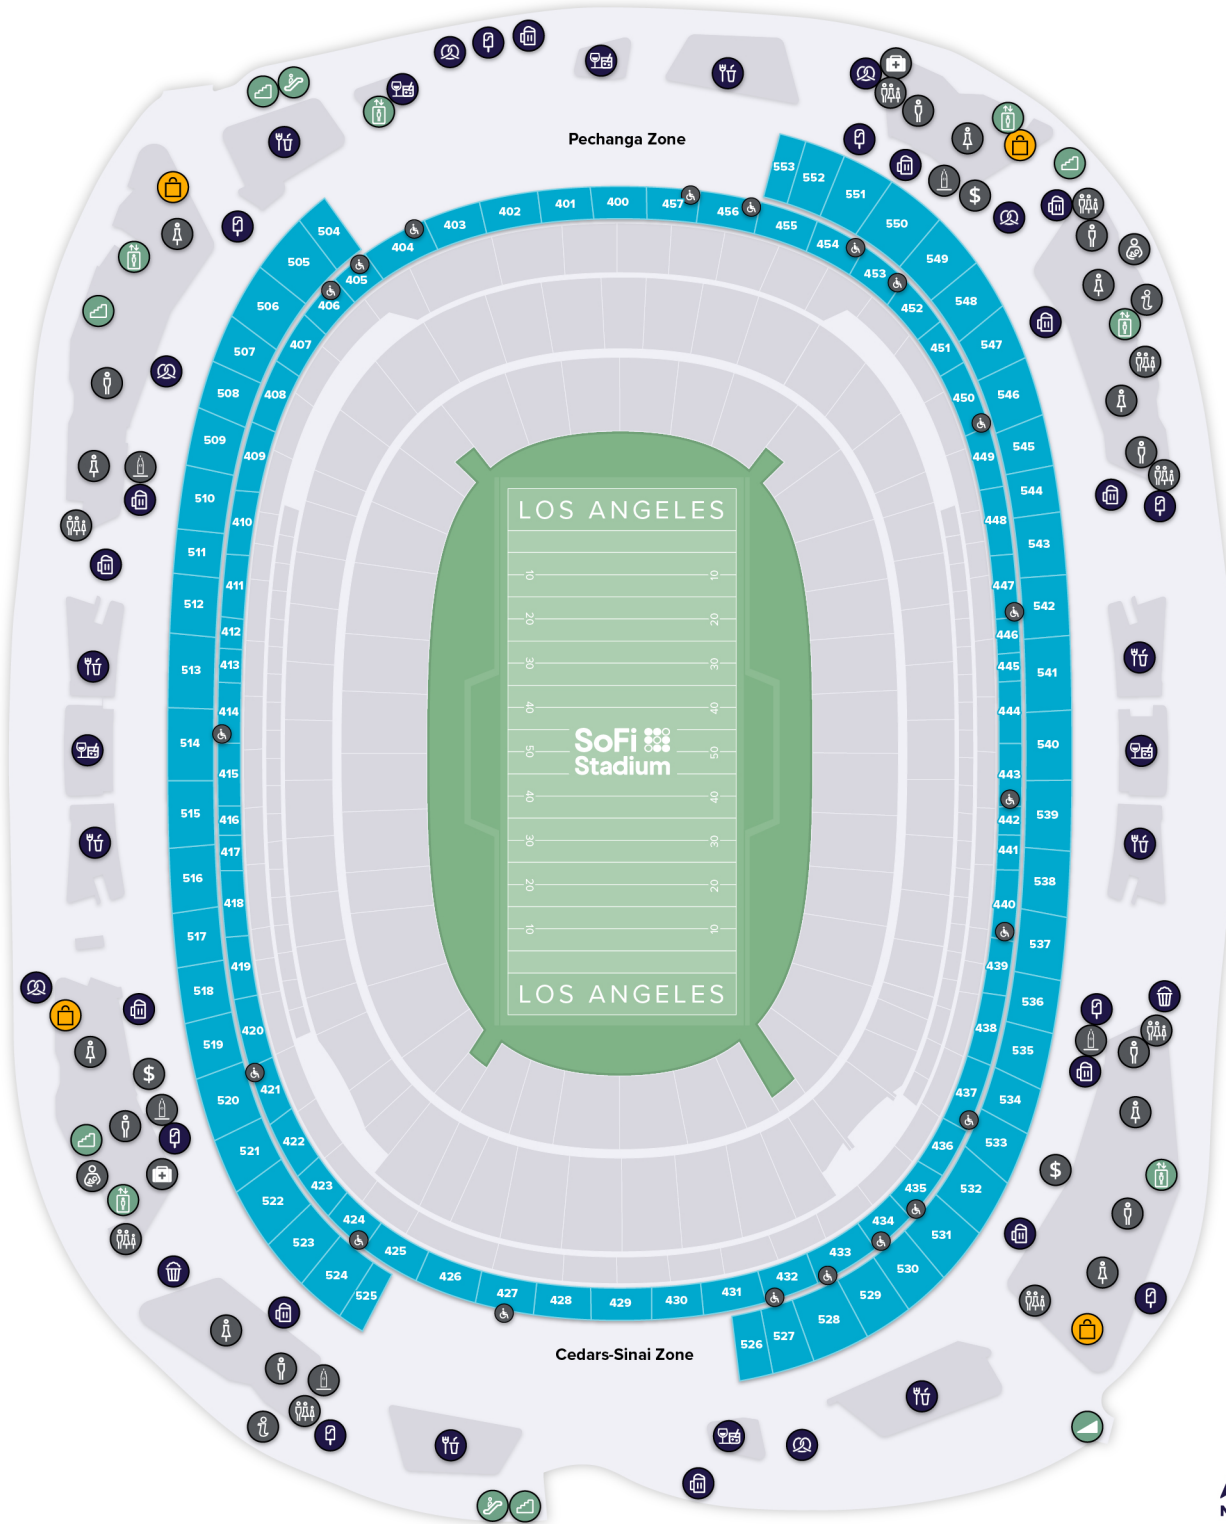

- MEN'S RESTROOM
- WOMEN'S RESTROOM
- FAMILY RESTROOM

VERTICAL TRANSPORT

- ELEVATOR
- ESCALATOR
- STAIRS

SoFi Stadium

LEVEL 8 (Reserved Seats 400 & 500)

GUEST SERVICES

- INFORMATION
- FIRST AID
- ADA SEATING
- MAMAVA LACTATION SUITES
- ATM
- HYDRATION STATION
- MEN'S RESTROOM
- WOMEN'S RESTROOM
- FAMILY RESTROOM